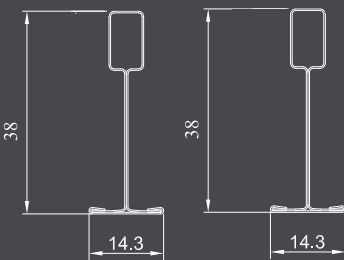

+

TRUGRID
PRODUCT DATA SHEET
WWW.SEKTORINTERIORS.COM

**TRUGRID
HOOK &
CLICK**

PERIMETER ANGLE TRIM

TRUGRID HOOK 24MM
Main Runner Cross Tees

TRUGRID CLICK 15MM
Main Runner Cross Tees

TRUGRID CLICK 24MM
Main Runner Cross Tee 0.6M

TRUGRID HOOK 24MM

Description	Thickness (mm)	Length (mm)	Height (mm)
Sektor TruGrid TGH 24 Hook 24mm main runner 3.7M	0.4	3700	38
Sektor TruGrid TGH24 Hook 24mm cross tee 0.6M	0.4	600	32
Sektor TruGrid TGH24 Hook 24mm cross tee 1.2M	0.4	1200	32

TRUGRID CLICK 15MM

Description	Thickness (mm)	Length (mm)	Height (mm)
Sektor TruGrid TGC15 click 15mm main runner 3.0M	0.4	3000	38
Sektor TruGrid TGC 15mm cross tee 0.6M	0.4	600	38
Sektor TruGrid TGC15 Click 15mm cross tee 1.2M	0.4	1200	38

TRUGRID CLICK 24MM

Description	Thickness (mm)	Length (mm)	Height (mm)
Sektor TruGrid TGC Click 24mm main runner 3.6M	0.4	3600	38
Sektor TruGrid TGC24 Click 24mm cross tee 0.6M	0.4	600	25
Sektor TruGrid TGC24 Click 24mm cross tee 1.2M	0.4	1200	38