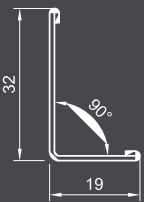

+

TRUGRID
PRODUCT DATA SHEET
WWW.SEKTORINTERIORS.COM

**TRUGRID
HOOK &
CLICK**

PERIMETER ANGLE TRIM

TRUGRID HOOK 24MM
Main Runner Cross Tees

TRUGRID CLICK 15MM
Main Runner Cross Tees

TRUGRID CLICK 24MM
Main Runner Cross Tee 0.6M

TRUGRID HOOK 24MM

Description	Thickness (mm)	Length (mm)	Height (mm)
Sektor TruGrid TGH 24 Hook 24mm main runner 3.7M	0.4	3700	38
Sektor TruGrid TGH24 Hook 24mm cross tee 0.6M	0.4	600	32
Sektor TruGrid TGH24 Hook 24mm cross tee 1.2M	0.4	1200	32

TRUGRID CLICK 15MM

Description	Thickness (mm)	Length (mm)	Height (mm)
Sektor TruGrid TGC15 click 15mm main runner 3.0M	0.4	3000	38
Sektor TruGrid TGC 15mm cross tee 0.6M	0.4	600	38
Sektor TruGrid TGC15 Click 15mm cross tee 1.2M	0.4	1200	38

TRUGRID CLICK 24MM

Description	Thickness (mm)	Length (mm)	Height (mm)
Sektor TruGrid TGC Click 24mm main runner 3.6M	0.4	3600	38
Sektor TruGrid TGC24 Click 24mm cross tee 0.6M	0.4	600	25
Sektor TruGrid TGC24 Click 24mm cross tee 1.2M	0.4	1200	38