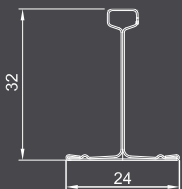

CROSS TEE 1.2M

PRODUCT DATA SHEET

HIGH QUALITY, STRONG AND ROBUST, FULLY FIRE-TESTED GRID SYSTEMS.

GENERAL DATA

Connection

All Main tees bayonet connection;
Click cross tees, Stab joggle connection
Hook cross tees, Hook cut back connection

UDL

Hook 24mm Main Runner
Short Cross Tee and Long Cross Tee 10kgs/m² based on ladder installation

Click 24mm Main Runner
Short Cross Tee and Long Cross Tee 12kgs/m² based on ladder installation

Click 15mm Main Runner
Short Cross Tee and Long Cross Tee 10kgs/m² based on ladder installation

Durability

Class B

FIRE PERFORMANCE

Reaction to Fire

A1 EN13501-1

Fire Resistance

See individual Sektor tile data sheets

HANDLING & STORAGE

Do not throw, drop or place cartons on edges or corners. When storing cartons place on a clean, flat surface within a dry, controlled environment. To prevent deformation, cartons of main tee profiles should be carried or moved by two people

INSTALLATION

Sektor ceiling systems should be installed in accordance with manufacturer's recommendations and relevant test reports

EUROPEAN HARMONISED STANDARD

EN13964

PERIMETER ANGLE TRIM

Description	Thickness (mm)	Length (mm)	Height (mm)
Sektor TruGrid TG perimeter angle trim 3.0M	0.5	3000	32

TRUGRID HOOK 24MM

Description	Thickness (mm)	Length (mm)	Height (mm)
Sektor TruGrid TGH 24 Hook 24mm main runner 3.7M	0.4	3700	38
Sektor TruGrid TGH24 Hook 24mm cross tee 0.6M	0.4	600	32
Sektor TruGrid TGH24 Hook 24mm cross tee 1.2M	0.4	1200	32

TRUGRID CLICK 15MM

Description	Thickness (mm)	Length (mm)	Height (mm)
Sektor TruGrid TGC15 click 15mm main runner 3.0M	0.4	3000	38
Sektor TruGrid TGC 15mm cross tee 0.6M	0.4	600	38
Sektor TruGrid TGC15 Click 15mm cross tee 1.2M	0.4	1200	38

TRUGRID CLICK 24MM

Description	Thickness (mm)	Length (mm)	Height (mm)
Sektor TruGrid TGC Click 24mm main runner 3.6M	0.4	3600	38
Sektor TruGrid TGC24 Click 24mm cross tee 0.6M	0.4	600	25
Sektor TruGrid TGC24 Click 24mm cross tee 1.2M	0.4	1200	38