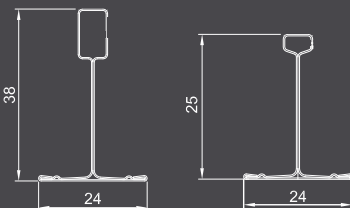

+

TRUGRID
PRODUCT DATA SHEET
WWW.SEKTORINTERIORS.COM

**TRUGRID
HOOK &
CLICK**

PERIMETER ANGLE TRIM

TRUGRID HOOK 24MM
Main Runner Cross Tees

TRUGRID CLICK 15MM
Main Runner Cross Tees

TRUGRID CLICK 24MM
Main Runner Cross Tee 0.6M

TRUGRID HOOK 24MM

Description	Thickness (mm)	Length (mm)	Height (mm)
Sektor TruGrid TGH 24 Hook 24mm main runner 3.7M	0.4	3700	38
Sektor TruGrid TGH24 Hook 24mm cross tee 0.6M	0.4	600	32
Sektor TruGrid TGH24 Hook 24mm cross tee 1.2M	0.4	1200	32

TRUGRID CLICK 15MM

Description	Thickness (mm)	Length (mm)	Height (mm)
Sektor TruGrid TGC15 click 15mm main runner 3.0M	0.4	3000	38
Sektor TruGrid TGC 15mm cross tee 0.6M	0.4	600	38
Sektor TruGrid TGC15 Click 15mm cross tee 1.2M	0.4	1200	38

TRUGRID CLICK 24MM

Description	Thickness (mm)	Length (mm)	Height (mm)
Sektor TruGrid TGC Click 24mm main runner 3.6M	0.4	3600	38
Sektor TruGrid TGC24 Click 24mm cross tee 0.6M	0.4	600	25
Sektor TruGrid TGC24 Click 24mm cross tee 1.2M	0.4	1200	38