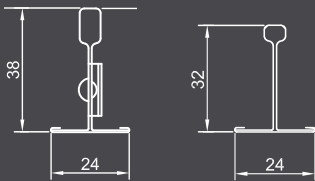

+

TRUGRID
PRODUCT DATA SHEET
WWW.SEKTORINTERIORS.COM

**TRUGRID
HOOK &
CLICK**

PERIMETER ANGLE TRIM

TRUGRID HOOK 24MM
Main Runner Cross Tees

TRUGRID CLICK 15MM
Main Runner Cross Tees

TRUGRID CLICK 24MM
Main Runner Cross Tee 0.6M

INSTALLATION

Sektor ceiling systems should be installed in accordance with manufacturer's recommendations and relevant test reports

EUROPEAN HARMONISED STANDARD

EN13964

PERIMETER ANGLE TRIM

Description	Thickness (mm)	Length (mm)	Height (mm)
Sektor TruGrid TG perimeter angle trim 3.0M	0.5	3000	32

TRUGRID HOOK 24MM

Description	Thickness (mm)	Length (mm)	Height (mm)
Sektor TruGrid TGH 24 Hook 24mm main runner 3.7M	0.4	3700	38
Sektor TruGrid TGH24 Hook 24mm cross tee 0.6M	0.4	600	32
Sektor TruGrid TGH24 Hook 24mm cross tee 1.2M	0.4	1200	32

TRUGRID CLICK 24MM

Description	Thickness (mm)	Length (mm)	Height (mm)
Sektor TruGrid TGC Click 24mm main runner 3.6M	0.4	3600	38
Sektor TruGrid TGC24 Click 24mm cross tee 0.6M	0.4	600	25
Sektor TruGrid TGC24 Click 24mm cross tee 1.2M	0.4	1200	38